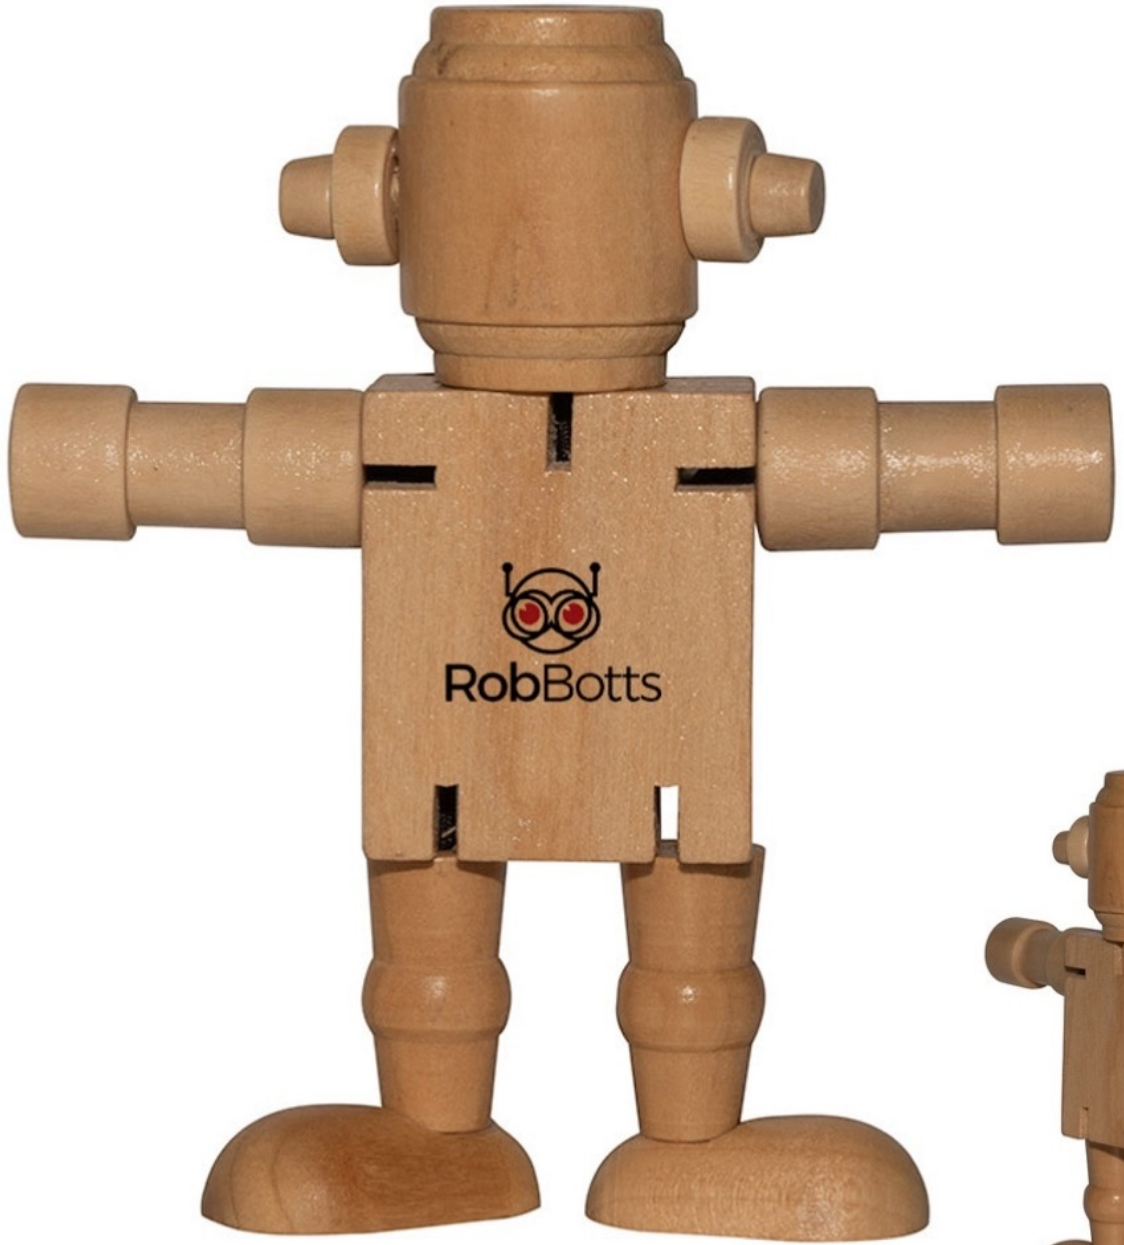

INTERNATIONAL, INC.

www.billcointl.com

Item: AB-24500 Mini Wood Robot

Art: 1-color, 1-location imprint
Additional options available

Size: ~4in

Details: Decorated in USA

INTERNATIONAL, INC.

www.billcointl.com