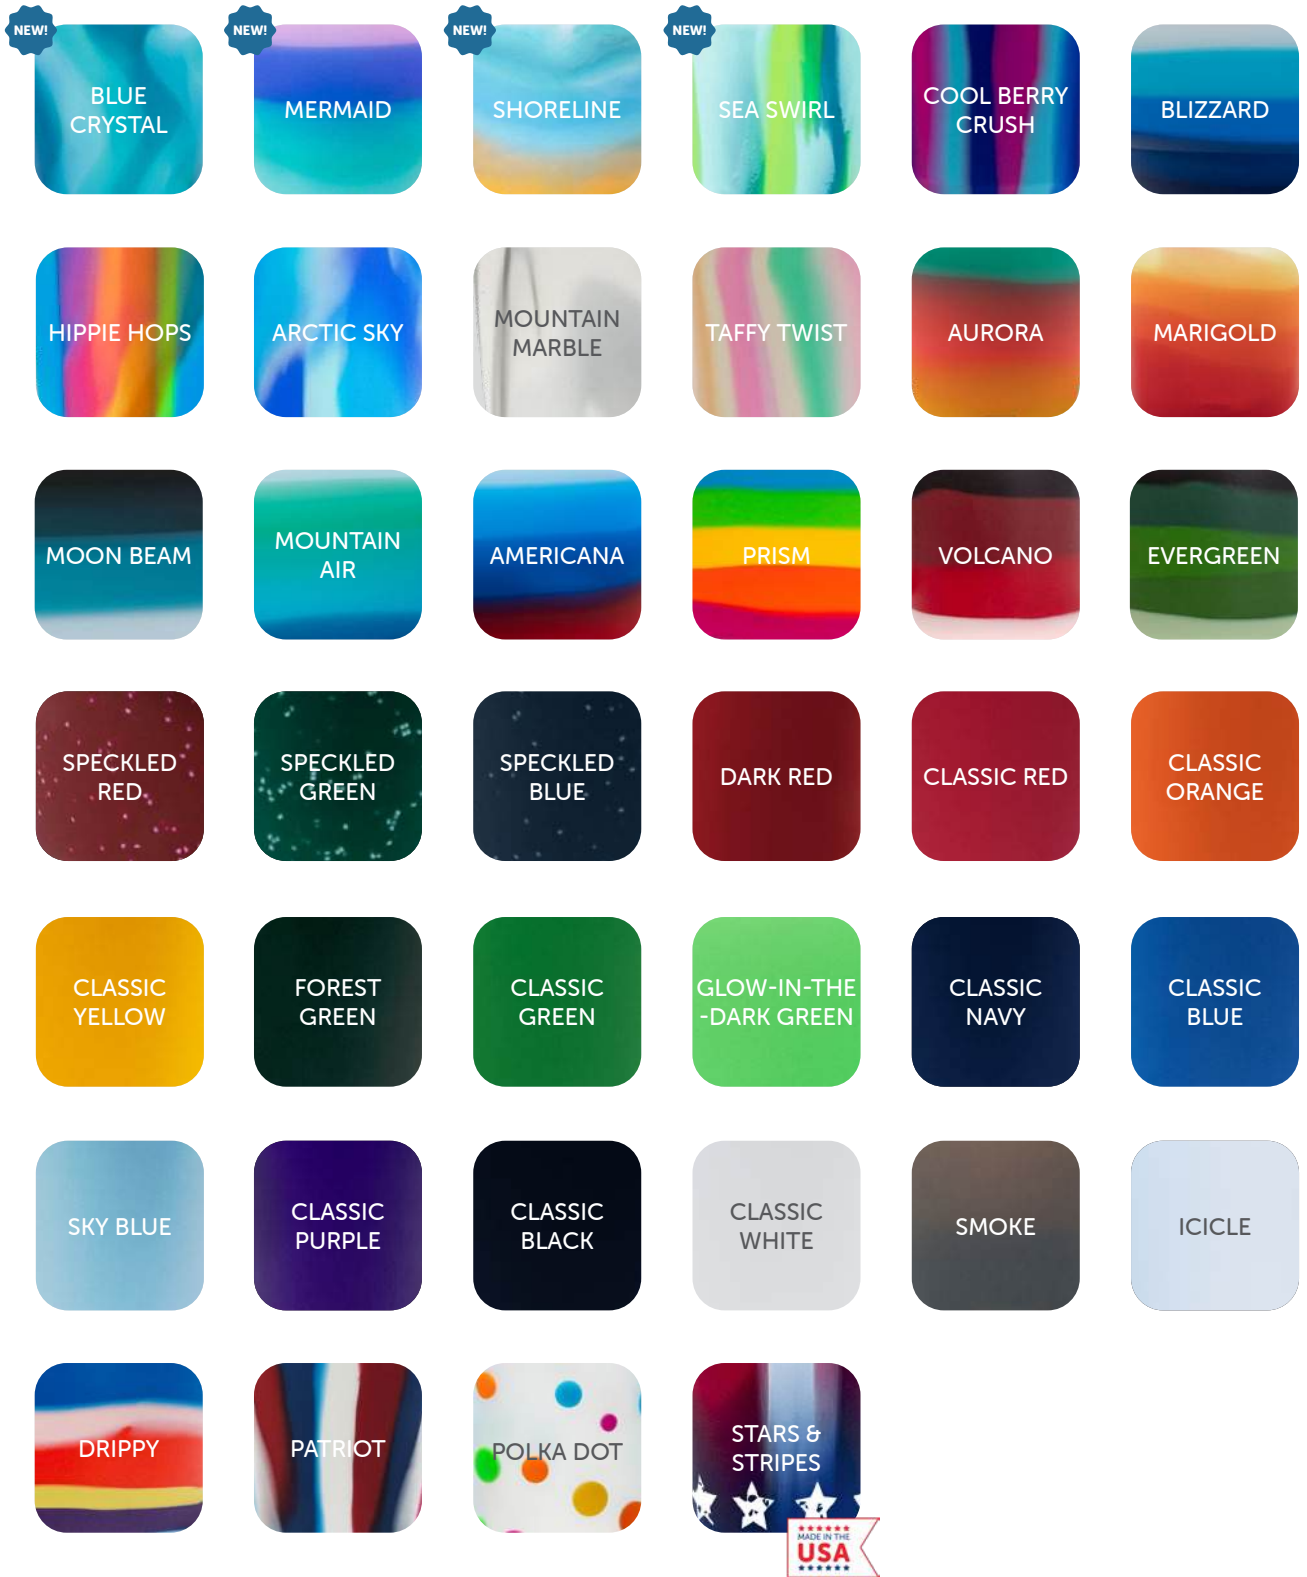

Long-lasting super-durable prints

Wide variety of colors available

Distributed by Billco International
Sales contact Pink Pony Industries
www.pinkponyind.com

Sili Colors

BARREL

Barrel
25 oz

Cool Berry Crush
25BR-067-000