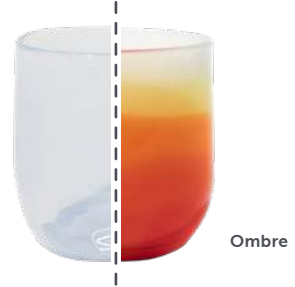

Stopper Straw
16/22/32 oz

--	--	--

Silistraw
16/22/32 oz

--	--

Any Color. Any Style. All Yours.

Don't see it here? We can still make it. Any solid, ombre or tie-dye* in any product – just allow for longer lead times and higher MOQs** for custom combos.

Customizable in any Pantone

*Crystal Clear and Stars & Stripes are not available in all product styles. **Lead time of 90-120 days and MOQ of 360.

WEIGHTS & MEASURES

		Volume (ml)	Volume (fl. oz)	Weight (g)	Weight (oz)	Height (mm)	Height (in)	Width (mm)	Width (in)	Depth (mm)	Depth (in)
SiliH2O Water Bottle 30 oz.		877.1	30	253.69	8.96	268.72	10.58	77.52	3.05	246.38	9.7
Barrel 25 oz.		739.25	25	220	7.77	132.75	5.23	138.74	5.46	124.5	4.9
Flight Taster 6 oz.		177.42	6	78.4	2.77	105.62	4.16	81.4	3.2	100	1.56
Shumbler 2 oz.		59.14	2	40	1.41	82	3.23	55.77	2.2	80	3.15
WTFumbler 64 oz.		1892.71	64	725.75	25.6	292.1	11.5	165.1	6.5	120.65	6.5
Humbler 32 oz.		946.35	32	408.23	14.40	215.06	8.47	132.59	5.22	102.74	4.04
Beer Stein 28 oz.		828.06	28	336.50	11.87	177.80	7	135.47	5.33	88.90	3.50
Coffee Mug 16 oz.		473.18	16	169.50	5.98	92.04	3.62	129.71	5.11	92.97	3.66
<hr/>											
Shot 1.5 oz.		44	1.5	36	1.3	65	2.6	46	1.8	46	1.8
Pint 16 oz.		473	16	180	6.3	145	5.7	93	3.7	93	3.7
Rocks 12 oz.		355	12	163	5.7	102	4.0	83	3.3	83	3.3
Wine 12 oz.		355	12	130	4.6	83	3.3	81	3.2	81	3.2
<hr/>											
Kids Straw Tumbler 8 oz.		237	8	180	6.3	111	4.4	89	3.5	89	3.5
Straw Tumbler 16 oz.		473	16	243	8.6	147	5.8	98	3.9	98	3.9