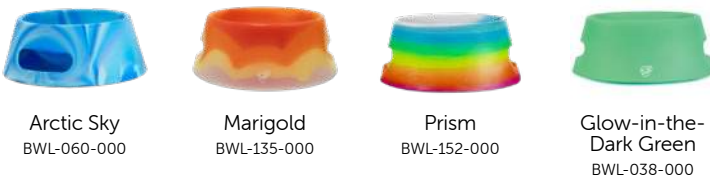

Speckled Red
BBX-110-000

Polka Dot
BBX-140-000

Bento Box

ALSO AVAILABLE:

10 oz GoGo Bowls BC10-155-000

20 oz GoGo Bowls BC20-155-000

30 oz GoGo Bowls BC30-155-000

& 25 oz GoGo Box BC25-155-000

BOWLS

LIMITED QUANTITIES AVAILABLE.
LARGE ORDERS WILL BE IMPORT ONLY.

Lidded Bowl
10 oz

Lidded Bowl
20 oz

Lidded Bowl
30 oz

Squeeze-A-Bowl
18 oz

Aqua-Fur Dog Bowl
1 L

Unbreakable. Dishwasher-Safe. Freezer-Safe. Microwave-Safe. BPA-Free.