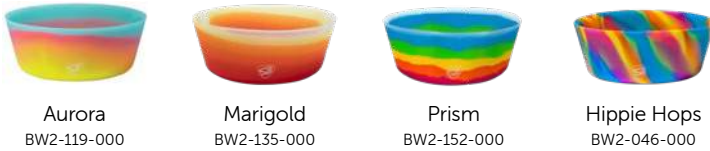

Speckled Red
BBX-110-000

Polka Dot
BBX-140-000

Bento Box

ALSO AVAILABLE:

10 oz GoGo Bowls BC10-155-000

20 oz GoGo Bowls BC20-155-000

30 oz GoGo Bowls BC30-155-000

& 25 oz GoGo Box BC25-155-000

BOWLS

LIMITED QUANTITIES AVAILABLE.
LARGE ORDERS WILL BE IMPORT ONLY.

Lidded Bowl
10 oz

Lidded Bowl
20 oz

Lidded Bowl
30 oz

Squeeze-A-Bowl
18 oz

Aqua-Fur Dog Bowl
1 L

Unbreakable. Dishwasher-Safe. Freezer-Safe. Microwave-Safe. BPA-Free.

ASSORTED ACCESSORIES

Silistraw
3-Pack
8 oz

Icicle
Aqua
Classic Orange
SST3-IOA-BDL

Hippiie Hops
Arctic Sky
Sugar Rush
SST3-HAS-BDL

Silistraw
3-Pack
16/22/32 oz

Icicle
Aqua
Classic Orange
LST3-IOA-BDL

Hippiie Hops
Arctic Sky
Sugar Rush
LST3-HAS-BDL